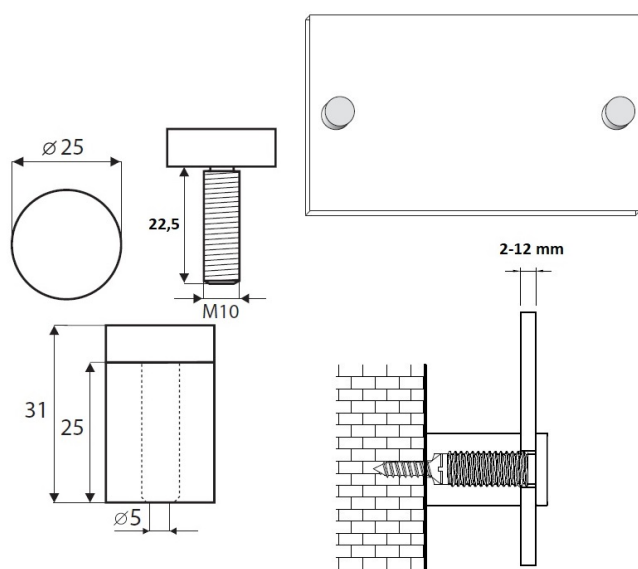

PRODUCT SHEET

Description:

Sign Board Screw $\varnothing 25 \times 25$ mm, Brass, SS-Look, W/2 Transparent Washers

Item number:

22.11.101-0

Units	Box	Carton	HS Code	Barcode
Pcs.	32	160	8302490099	
				5704866084024